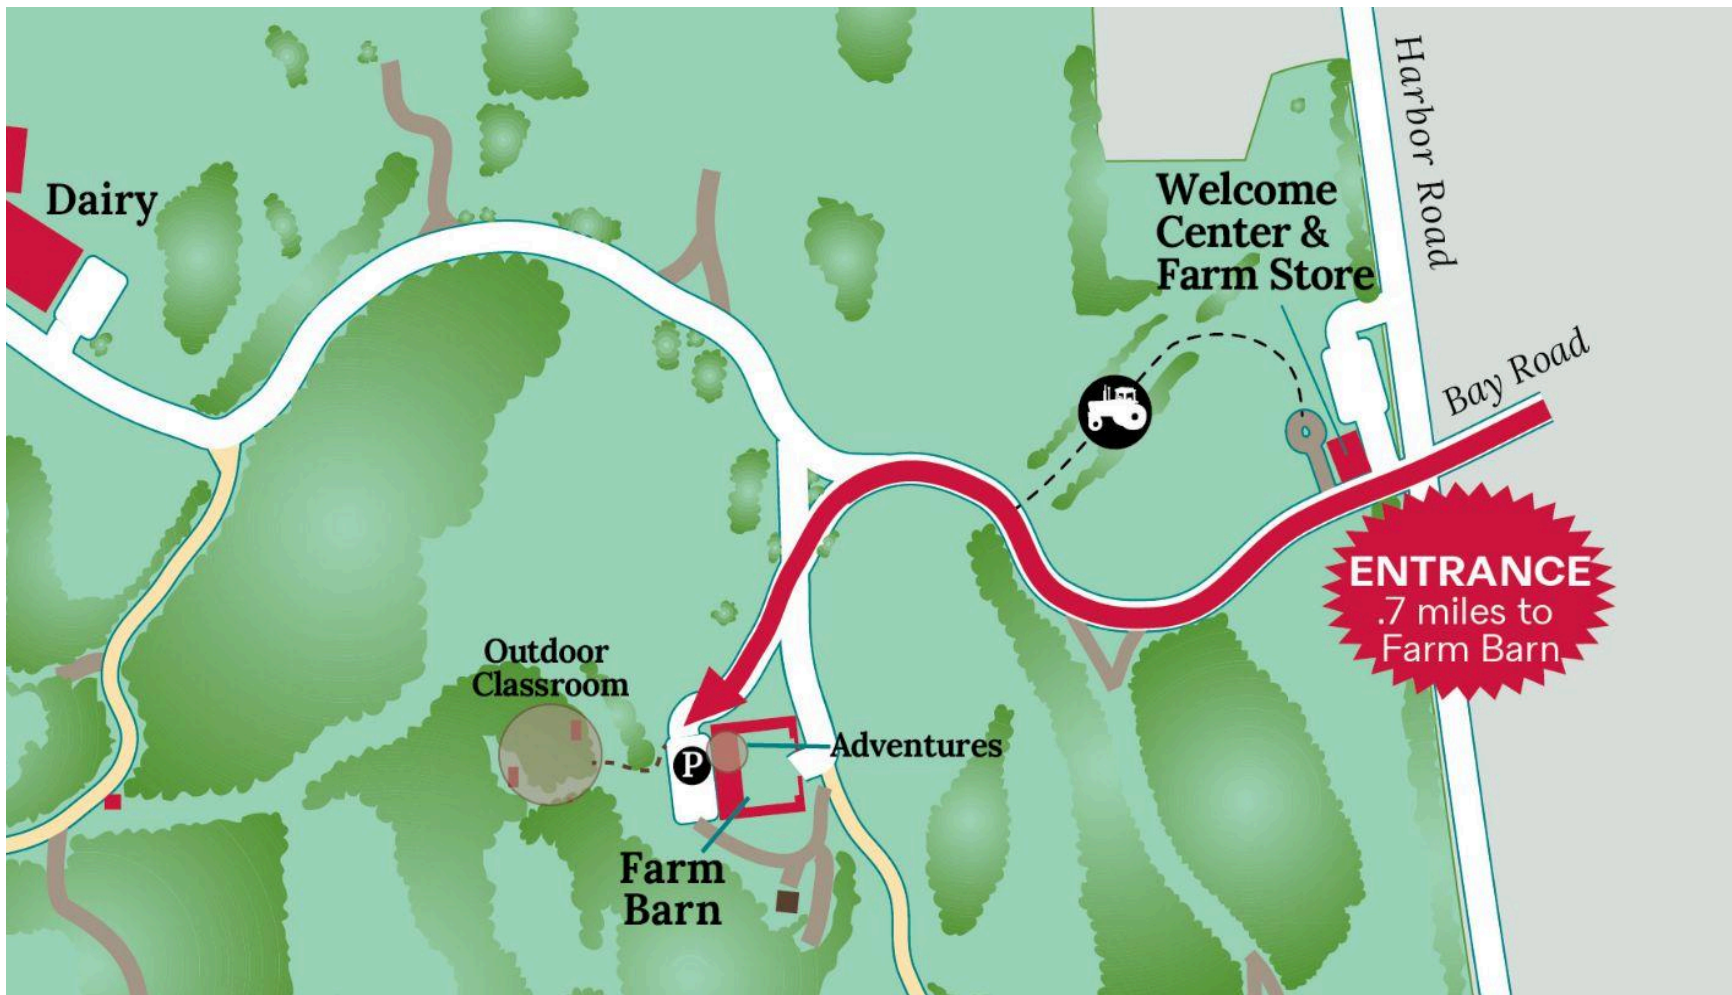

## DIRECTIONS for Ages 5-8 Adventures/Outdoor Classroom Camp Parking

Please greet the gatehouse attendant as you enter the property, then follow signs to the Farm Barn. Do not exceed 25mph on Farm roads, and do not pass farm vehicles, including tractors. Please exit the property the same way you entered.

**PARKING:** Proceed up the first driveway on your right, which leads to a parking lot behind the Farm Barn. If the parking lot is full, please park on the North side lawn and not along the road.