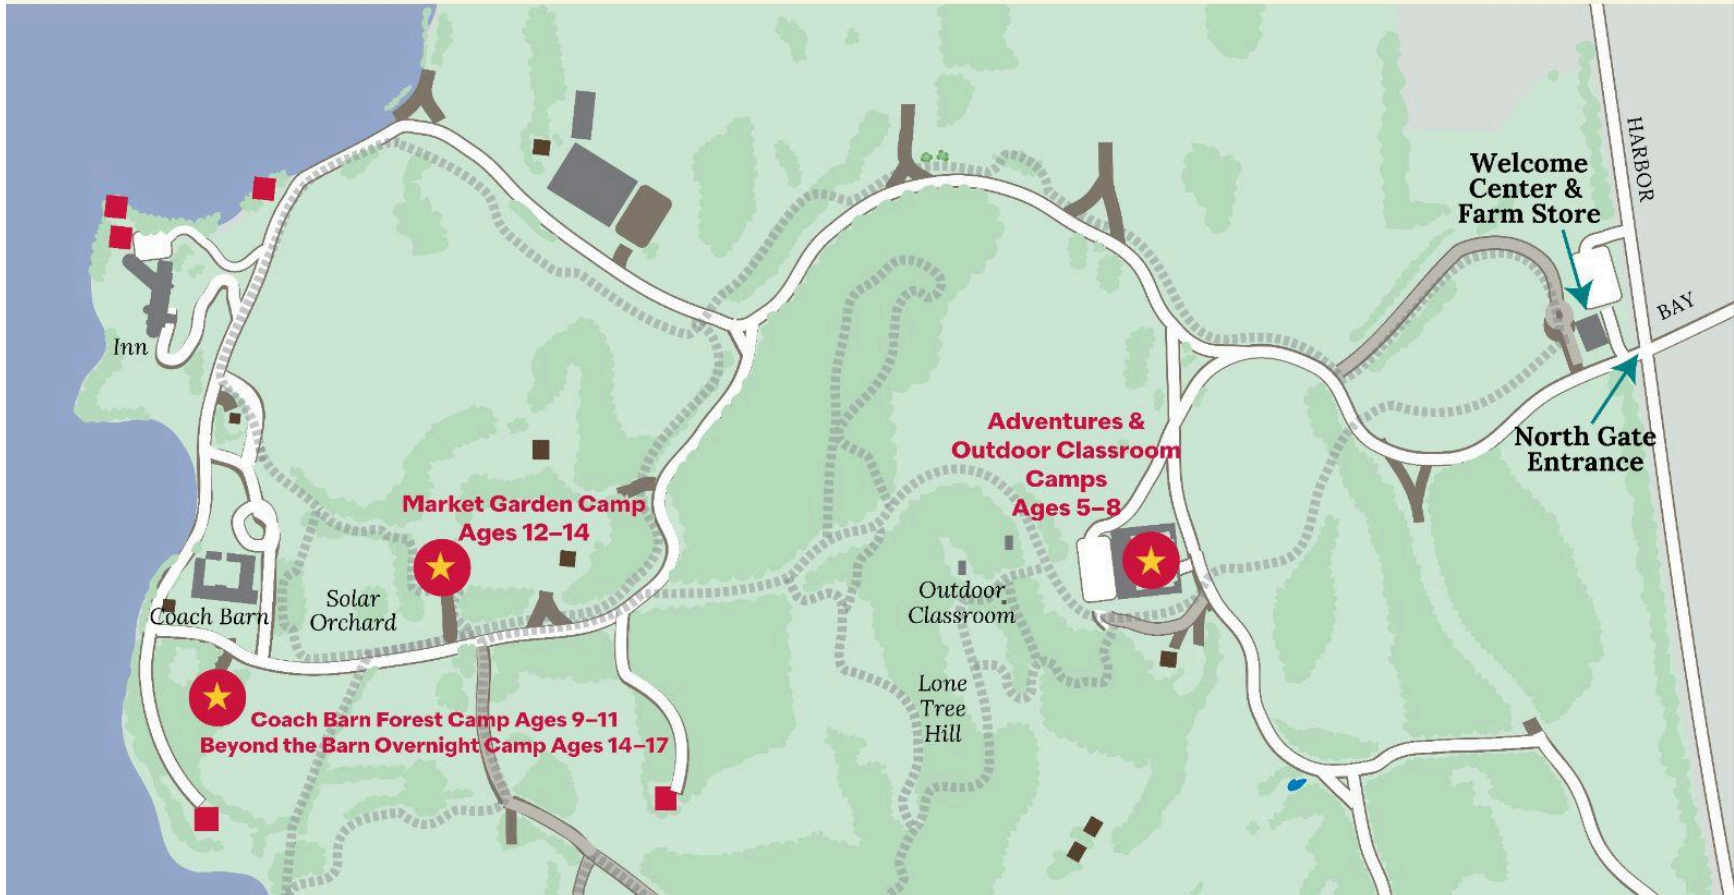

Shelburne
Farms

2026 Camp Locations

Shelburne Farms • 1611 Harbor Road, Shelburne, VT • 802-985-0301 • shelburnefarms.org