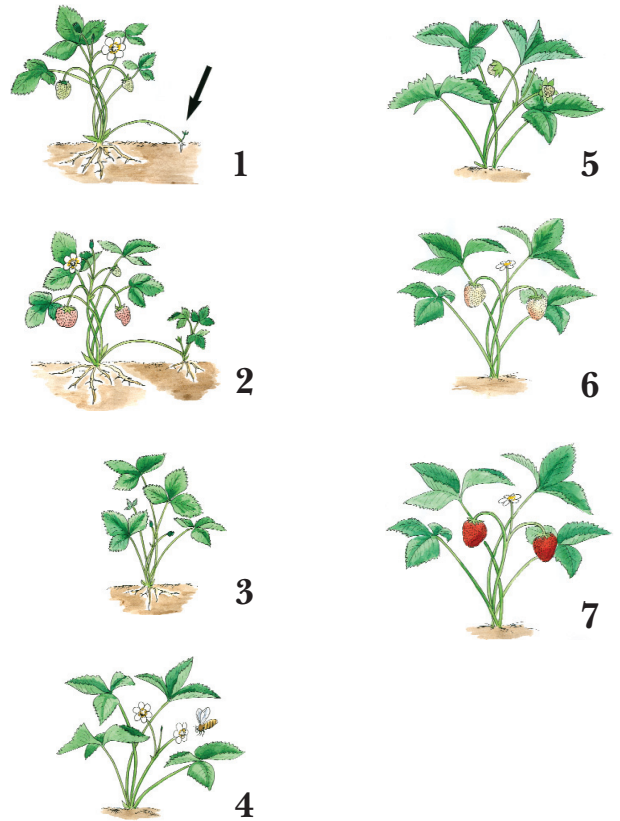

Strawberry Life Cycle • KEY CARD

SHELBURNE FARMS

Shelburne, Vermont • www.shelburnefarms.org • 802-985-8686

Strawberry Life Cycle • KEY CARD

SHELBURNE FARMS

Shelburne, Vermont • www.shelburnefarms.org • 802-985-8686