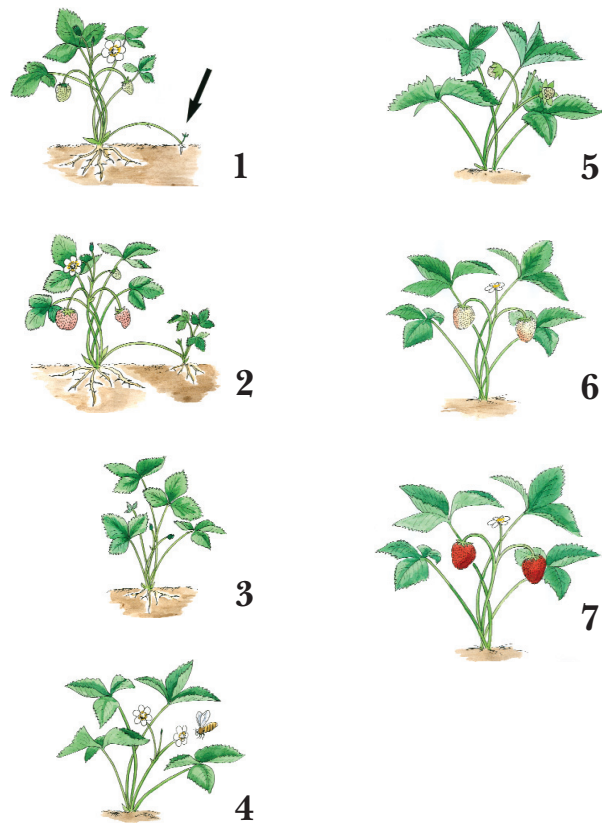

Strawberry Life Cycle • KEY CARD

SHELBURNE FARMS

Shelburne, Vermont • www.shelburnefarms.org • 802-985-8686