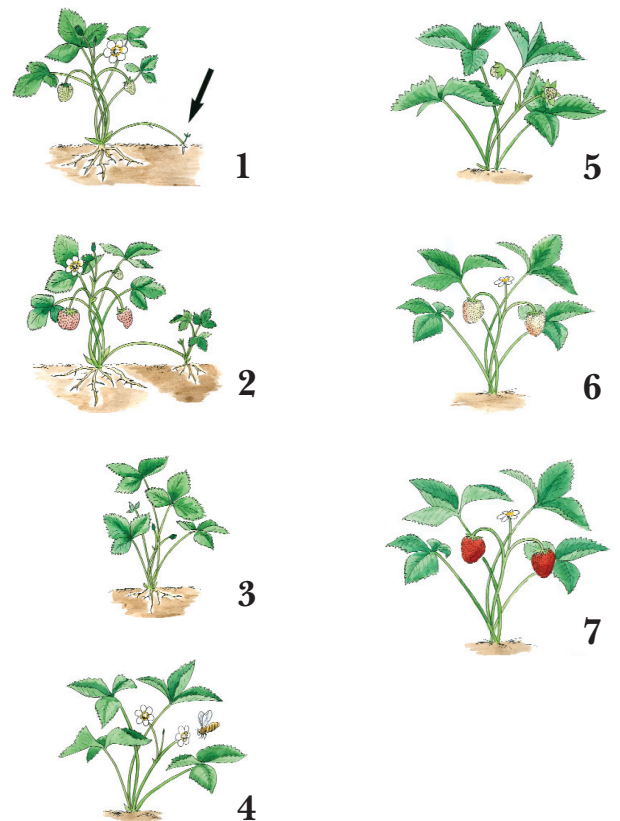

Strawberry Life Cycle • KEY CARD

SHELBURNE FARMS

Shelburne, Vermont • www.shelburnefarms.org • 802-985-8686