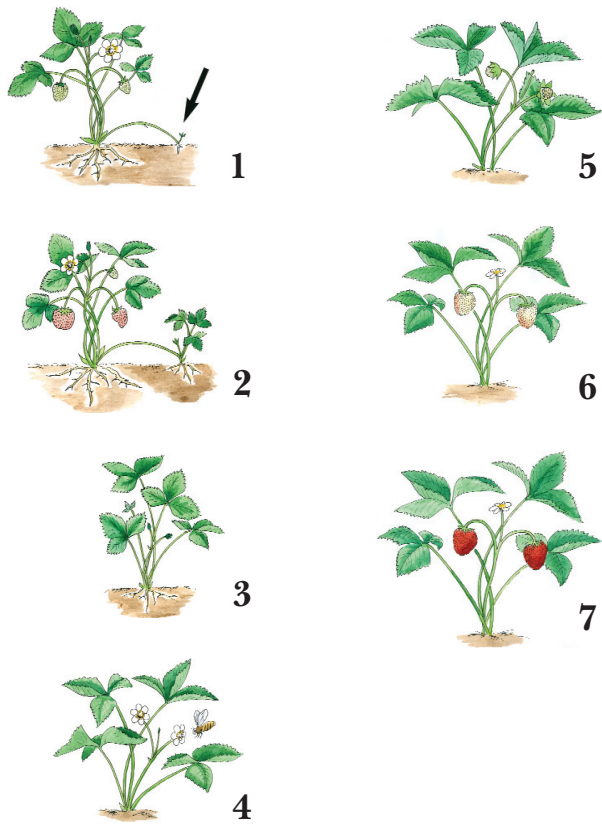

Strawberry Life Cycle • KEY CARD

SHELBURNE FARMS

Shelburne, Vermont • www.shelburnefarms.org • 802-985-8686

Strawberry Life Cycle • KEY CARD

SHELBURNE FARMS

Shelburne, Vermont • www.shelburnefarms.org • 802-985-8686